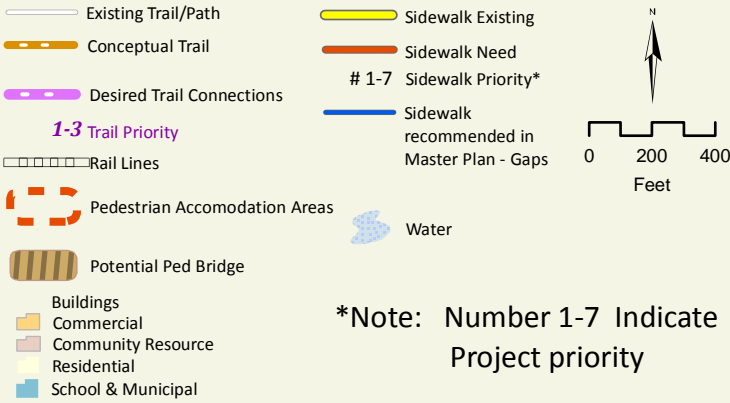

Merrimack Town Center Pedestrian & Trail Master Plan

November 2009

Maps prepared by the Nashua Regional Planning Commission are for planning purposes only. NRPC uses data gathered from multiple sources at various scales of accuracy. No warranties, expressed or implied, are provided for the data herein, its use, or its interpretation.